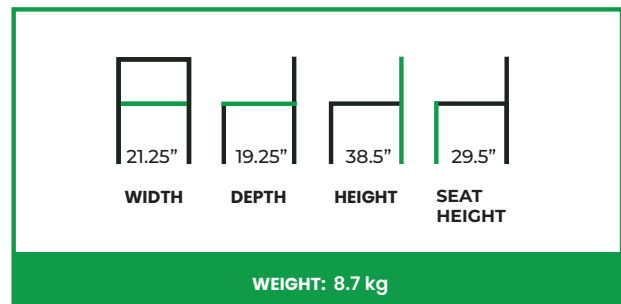

ELWOOD BARSTOOL

COLLECTION: Signature

SC-448BS

The Elwood Barstool softens a clean bar-height form with a compact, supportive seat shell designed for everyday comfort. Its curved backrest wraps slightly around the sitter, offering gentle upper-back and side support while allowing easy movement and quick entry. The seat is generously padded with a subtly rounded front edge to reduce pressure at the legs during longer sits.

Structurally, the stool uses four tapered legs set with a slight splay for stability and a lighter visual footprint. A continuous stretcher ring reinforces the base, acting as a multi-directional footrest while bracing the legs to minimize sway and racking over time. With its balanced proportions and braced frame, the Elwood is well-suited for hospitality counters, communal bar-height tables, and residential kitchen seating where comfort and durability both matter.