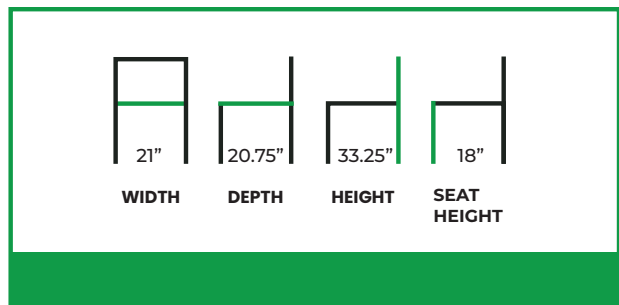

Structurally, the chair is defined by substantial front and rear legs connected with cross-bracing and an arched stretcher that ties the base together. This triangulated support system helps distribute load, stiffen the frame against side-to-side racking, and reduce wobble over time—especially important in high-traffic settings. The reinforced under-seat frame further stabilizes the cushion and keeps the chair feeling solid with frequent use.