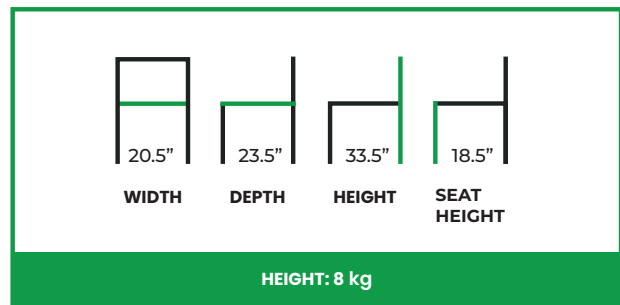

The Apollo Side Chair combines a tailored, upholstered shell with a compact, supportive stance designed for everyday dining comfort. Its gently reclined backrest is shaped to follow the spine, while the tufted construction helps maintain structure and evenly distribute pressure across the back. The seat is slightly pitched and padded to support a natural sitting posture without feeling bulky.

Structurally, the chair sits on four tapered legs set at a modest splay for stability. The seat-and-back shell is anchored to a rigid underframe, allowing the cushioned form to feel secure and supported rather than soft or shifting. With its armless profile and clean footprint, the Apollo slides easily around tables and works well in hospitality settings where comfort, durability, and efficient spacing matter.