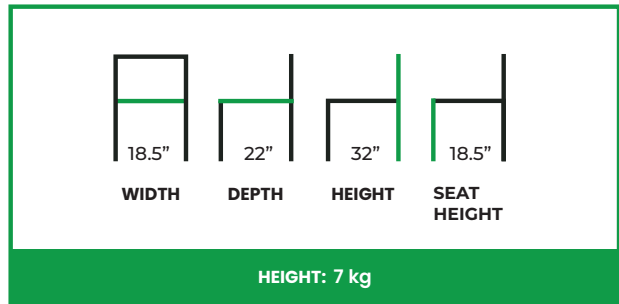

KEY FEATURES:

- **Commercial-Grade Construction**
  Built for durability and daily use in high-traffic hospitality environments
- **Contract-Grade Foam**
  Premium cushioning engineered for long-lasting comfort and shape retention.
- **Solid Wood Frame**

FRAME: Solid Wood

FINISH OPTIONS: SC WOOD STAINS

UPHOLSTERY OPTIONS: FABRIC + VINYL

MINIMUM ORDER QUANTITY:

- Standard: 4 units

COM REQUIREMENTS: 1 yard