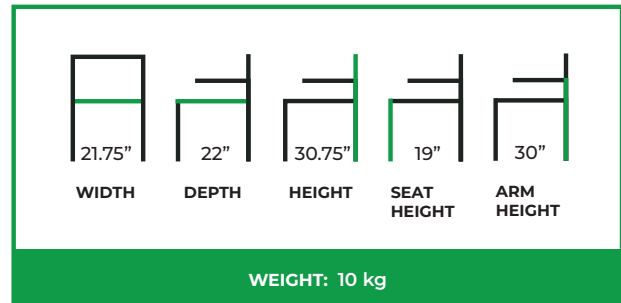

ALTO ARMCHAIR

COLLECTION: Signature

SC-740AC

The Alto Armchair is defined by a bold, sculptural silhouette that balances strength and softness. A continuous, wraparound backrest forms an embracing arc, offering supportive comfort while creating a distinctive architectural profile. The contrast between the solid, grounded legs and the gently contoured upholstered seat and back gives the chair a refined sense of structure and depth.

Designed for relaxed yet supportive seating, the Alto Armchair provides comfortable back and arm support without visual heaviness. Its confident stance and thoughtful proportions make it well suited to dining, hospitality, and social spaces seeking a statement piece that combines comfort, craftsmanship, and modern design clarity.

KEY FEATURES:

- **Commercial-Grade Construction**
  Built for durability and daily use in high-traffic hospitality environments
- **Contract-Grade Foam**
  Premium cushioning engineered for long-lasting comfort and shape retention.
- **Solid Wood Frame**

FRAME: Solid Wood

FINISH OPTIONS: WOOD STAINS

UPHOLSTERY OPTIONS: FABRIC + VINYL

MINIMUM ORDER QUANTITY:

- Standard: 50 units

COM REQUIREMENTS: 1.5 yards