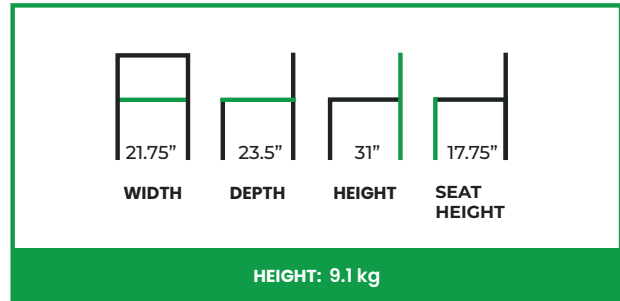

The Coen Side Chair pairs a compact, rounded seat with an elongated oval backrest that provides broad upper-back support while keeping the silhouette light and open. The back is set slightly behind the seat to encourage an upright dining posture, and its wide, continuous surface offers comfortable contact without the need for arms. The seat is softly contoured to promote even weight distribution and an easy sit.

Structurally, the chair is built on a sturdy four-leg base with a reinforced under-seat frame that stabilizes the sitting surface and reduces flex. The backrest is supported by vertical posts that tie into the seat frame, creating a rigid connection that helps prevent wobble over time. With its short overall depth and supportive back, the Coen is well-suited to tighter dining layouts and high-rotation hospitality seating.