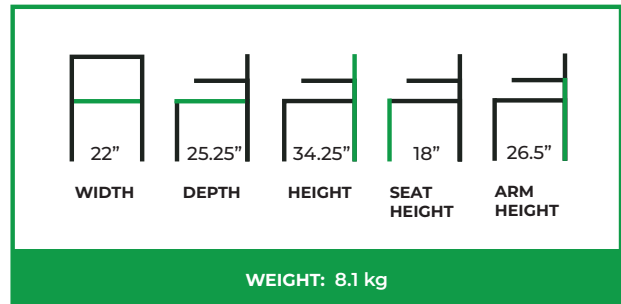

ORRIN ARMCHAIR

COLLECTION: Signature

SC-796AC

The Orrin Armchair combines refined craftsmanship with a softly sculpted silhouette that feels both inviting and composed. Its gently curved backrest extends into integrated arms, creating an open, embracing form that provides supportive comfort without visual heaviness. Clean lines and balanced proportions give the chair a calm, modern presence suited to a variety of interior settings.

Designed for relaxed, upright seating, the contoured seat and supportive back encourage comfort during extended use. Supported by a well-proportioned base, the Orrin Armchair offers a thoughtful balance of structure and softness, making it well suited to dining and hospitality environments seeking timeless design with everyday comfort.

KEY FEATURES:

- **Commercial-Grade Construction**
  Built for durability and daily use in high-traffic hospitality environments
- **Contract-Grade Foam**
  Premium cushioning engineered for long-lasting comfort and shape retention.
- **Solid Wood Frame**

FRAME: Solid Wood

FINISH OPTIONS: WOOD STAINS

UPHOLSTERY OPTIONS: FABRIC + VINYL

MINIMUM ORDER QUANTITY:

- Standard: 50 units

COM REQUIREMENTS: 1.5 yards