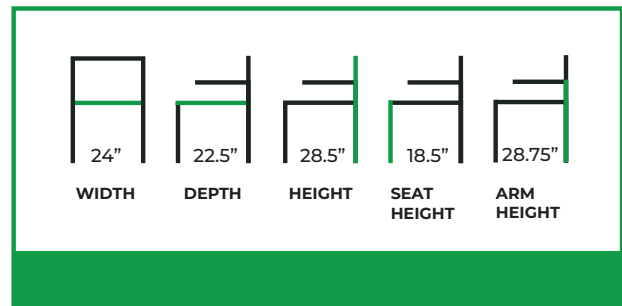

The Roselle Armchair is defined by its gentle, sculpted geometry and inviting proportions. A softly curved backrest wraps around the sitter, forming a continuous arc that offers supportive comfort while maintaining an open, approachable profile. The interplay between the upholstered elements and the solid frame gives the chair a sense of balance—structured yet relaxed, refined yet welcoming.

Designed for comfortable, upright seating, the contoured seat and supportive back encourage ease during extended use. With its grounded stance and thoughtful craftsmanship, the Roselle Armchair brings a calm, contemporary presence to dining and hospitality spaces seeking warmth, comfort, and understated elegance.