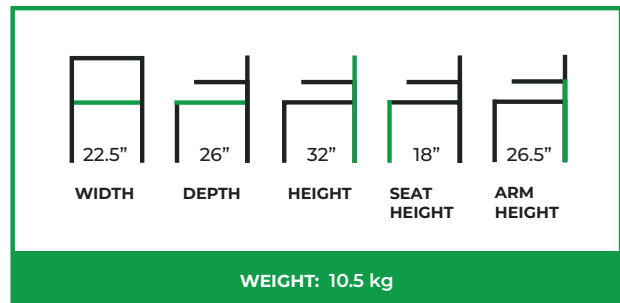

STELLAN ARMCHAIR

COLLECTION: Signature

SC-802AC

The Stellan Armchair features a refined, modern silhouette defined by soft geometry and balanced proportions. Its gently curved backrest and slim, integrated arms create a welcoming, open form that supports the sitter while maintaining a light, architectural presence. The contrast between the structured frame and the softly contoured seat gives the chair a composed yet inviting character.

Designed for relaxed, upright seating, the Stellan Armchair offers supportive comfort without visual heaviness. Clean lines, thoughtful spacing, and a well-proportioned base make it well suited to dining and hospitality environments seeking contemporary design with warmth, clarity, and everyday usability.

KEY FEATURES:

- **Commercial-Grade Construction**
  Built for durability and daily use in high-traffic hospitality environments
- **Contract-Grade Foam**
  Premium cushioning engineered for long-lasting comfort and shape retention.
- **Solid Wood Frame**

FRAME: Solid Wood

FINISH OPTIONS: WOOD STAINS

UPHOLSTERY OPTIONS: FABRIC + VINYL

MINIMUM ORDER QUANTITY:

- Standard: 50 units

COM REQUIREMENTS: 1 yard