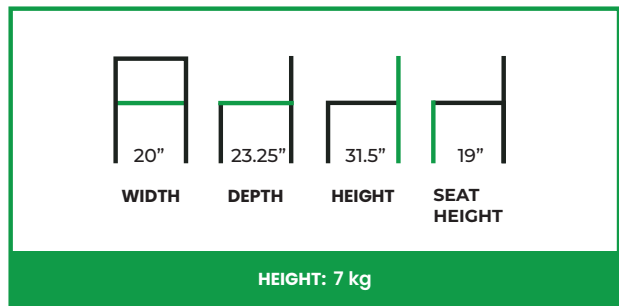

KEY FEATURES:

- **Commercial-Grade Construction**
  Built for durability and daily use in high-traffic hospitality environments
- **Contract-Grade Foam**
  Premium cushioning engineered for long-lasting comfort and shape retention.
- **Solid Wood Frame**

FRAME: Solid Wood

FINISH OPTIONS: SC WOOD STAINS

UPHOLSTERY OPTIONS: FABRIC + VINYL

MINIMUM ORDER QUANTITY:

- Standard: 4 units

COM REQUIREMENTS: 1.3 yards