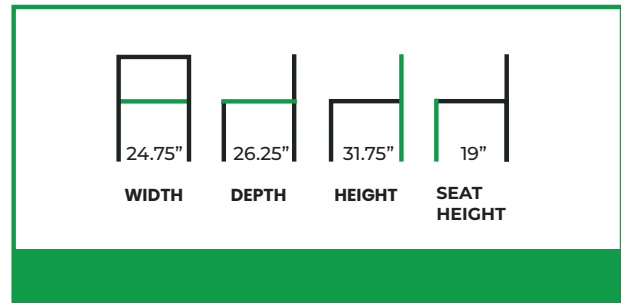

# DARIA ARMCHAIR

**COLLECTION:** Signature

**SC-794AC**

The Daria Armchair is shaped like a compact tub chair, using a continuous wraparound back and arm line to create a supportive, cradling sit. The backrest sweeps into integrated arms, providing gentle lateral support and a natural resting point for the forearms while still leaving the front open for easy entry. A broad, rounded seat pad is set slightly back within the shell to encourage a relaxed but upright posture.

Structurally, the chair's sculpted side supports act as load-bearing "cheeks" that connect the back-and-arm shell directly to the seat frame, reinforcing the chair when it's pulled, rotated, or leaned into. Four tapered legs sit at a subtle splay to widen the stance and improve stability, while the rigid under-seat frame distributes weight evenly into the base to reduce flex over time.