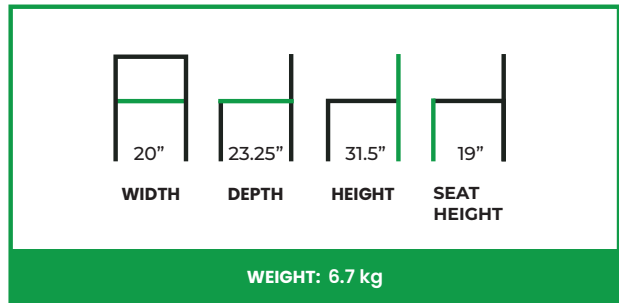

KEY FEATURES:

- **Commercial-Grade Construction**
  Built for durability and daily use in high-traffic hospitality environments
- **Contract-Grade Foam**
  Premium cushioning engineered for long-lasting comfort and shape retention.
- **Solid Wood Frame**

FRAME: Solid Wood

FINISH OPTIONS: EURO FINISH 1

UPHOLSTERY OPTIONS: FABRIC + VINYL EU

MINIMUM ORDER QUANTITY:

- Standard: 8 units

COM REQUIREMENTS: 1.3 yards